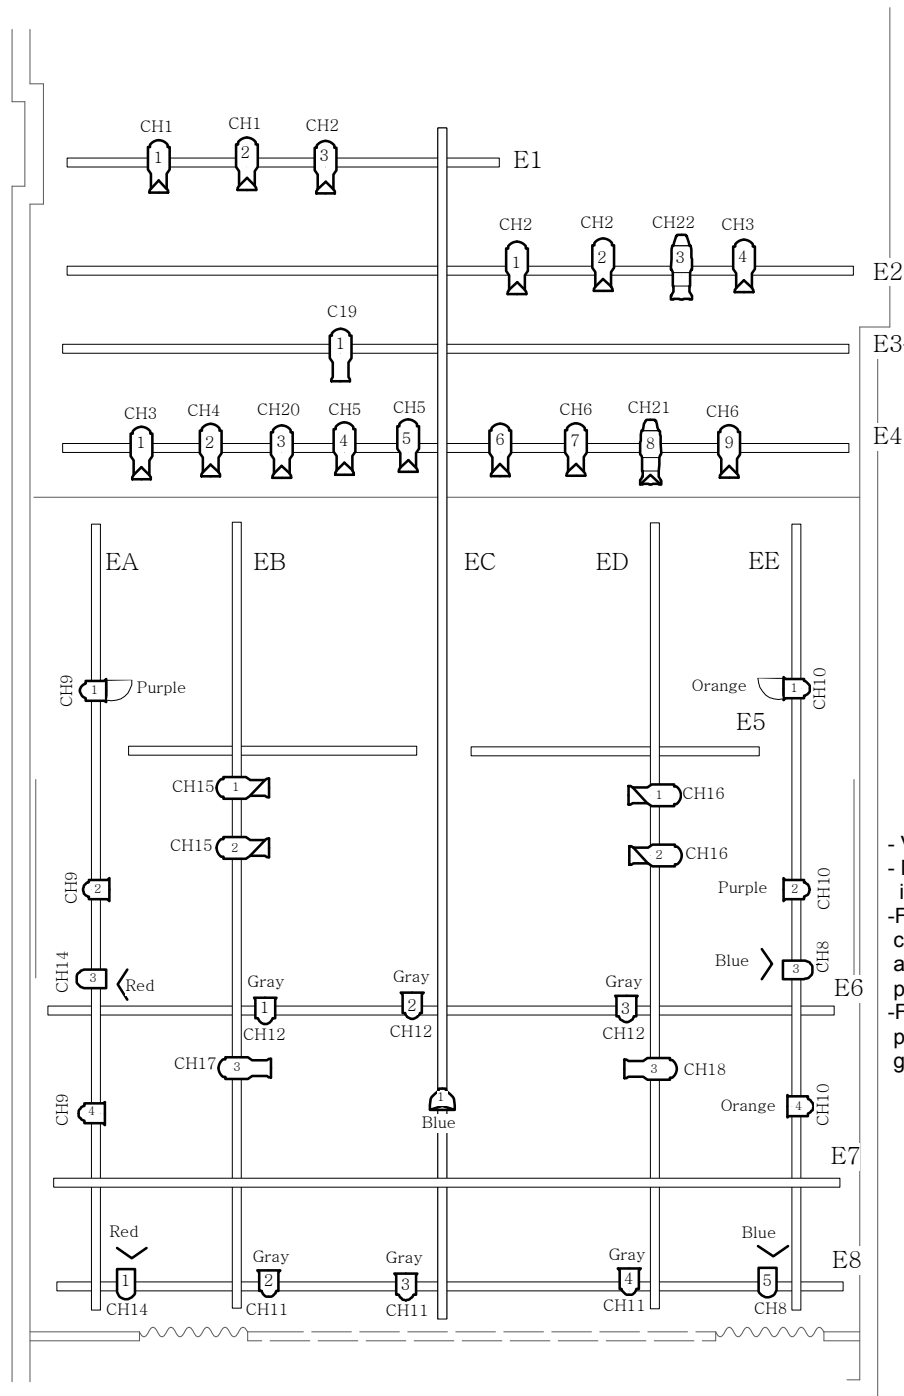

The Kraine Theater

85 E. 4TH ST. New York, NY 10003

Light Plot

Instruments	
	Etc Source 4 36°
	Etc Source 4 50°
	Alt 4.5x6
	Alt 6x9
	Alt 6x12
	Source 4 PAR WFL
	6\" Fresnel
	PAR64 WFL
Legend	
	Color
	Unit Number
	Channel

GENERAL NOTES

- Verify any crucial dimensions.
- Most units may not be changed in any way.
- For more information on which units can be changed or not please take a look at the light plot and ground plan information's sheet.
- For circuits and dimmers information please take a look at the light plot and ground plan information's sheet.

The Kraine Theater
Lighting Designer: Alberto A. Vicente
Scale: 3/16" = 1'-0"
Date: July 12, 2010